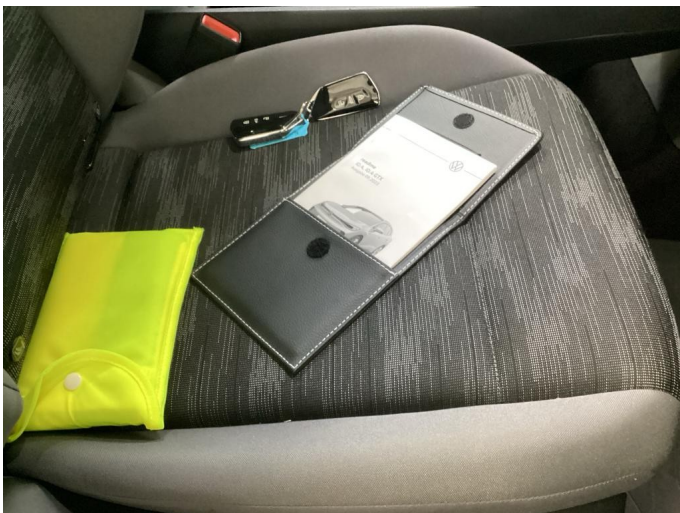

## Foto's voertuig

## Overige

---

2 kW (Wisselstroom AC)  
2 USB-C charging sockets on the center console in rear  
2 USB-C ports in the front  
3 head restraints in rear  
3-point seat belts in front with height adjustment and seat belt pretensioners  
6+1 speakers  
10-color ambient lighting  
10-year contract duration as of initial delivery  
11 kW AC charging power (alternating current)  
12 V outlet in luggage compartment  
16 A  
16 A)  
42 MHz  
50-kW maximum DC charging power (direct current)  
92 tot 434  
976  
Accu 320 A (49 Ah)  
Achterasgewicht standaard  
Achterbank in ongelijke delen neerklapbaar  
Achterruitwisser  
Achteruitrijcamera  
Achterwielaandrijving  
Afleidings- en vermoeidheidsherkenning  
Aflevering "Autostadt Wolfsburg"  
Afstandscontrolesysteem (Front Assist)  
Airbag(s)  
Air Care Climatronic 2 zone automatic climate control with enhanced air filter and stationary air conditioning  
Akoestische voetgangersbescherming  
Ambienteverlichting (10 Kleuren)  
Android Auto)  
and towing protection  
Antenne-diversiteit  
Anti-theft alarm system with interior monitoring  
App-Connect Wireless for Apple CarPlay and Android Auto  
Area View incl. rear view camera system  
Armleuningen voor Bestuurders- en passagiersstoel  
Armrest for front seats  
Assistance package Plus incl. IQ.DRIVE with semi-automated driving assistance Travel Assist  
Audiosysteem Ready 2 Discover (incl. Streaming & Internet  
Auto-dimming interior rearview mirror  
Automatically-heated washer nozzles in front  
Automatische afstandsregeling  
backup horn  
Banden zonder vastlegging van bandenmerk  
basis 1  
basismotor: N06/N07/N10/T3U  
basismotor: N06/N07/N10/T3U  
bijkrijderszijde convex  
Binnenspiegel met Dimautomaat  
Black-Platinum Gray/Platinum Gray-Soul  
Black/Black/Black  
Black roof rails  
Bluetooth)  
Body-colored bumpers  
buitengeluid (e-sound)